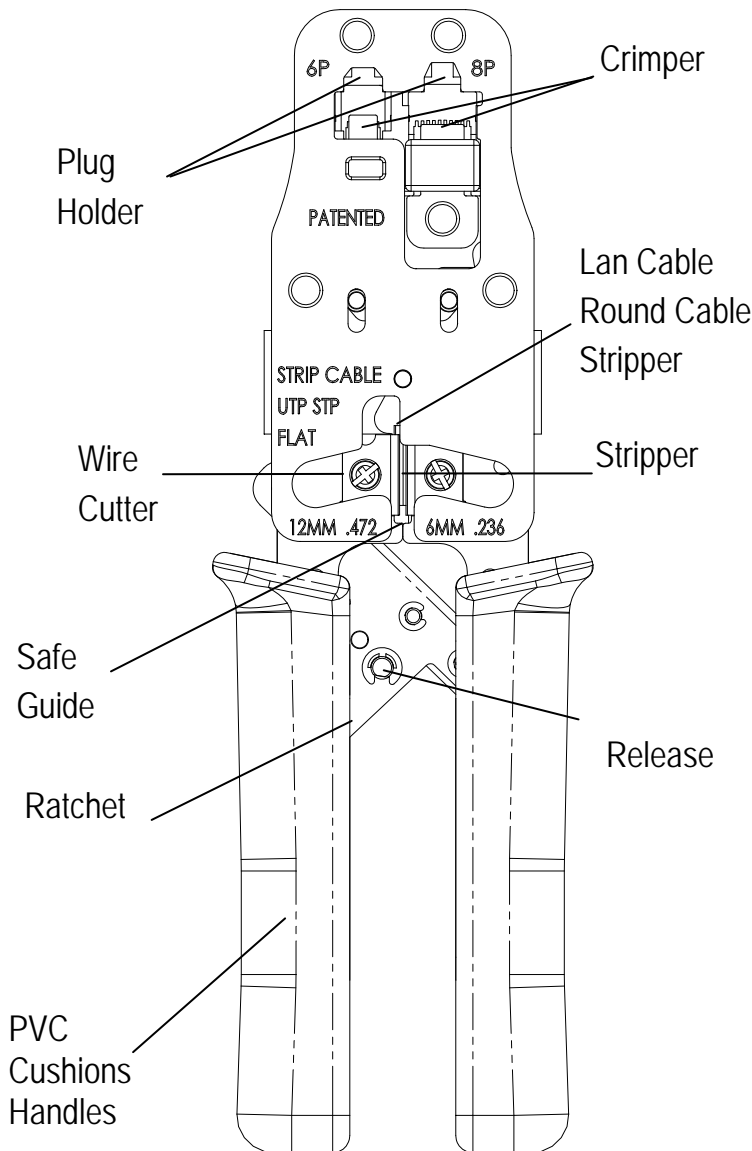

# DL-2668/2668R/2610/2610R/2648/2648R

### Specification:

● **Item No:**

**DL-2668**

(8P8C/RJ45,6P6C/RJ-12,6P4C/RJ-11, 6P2C)

**DL-2668R**

(8P8C/RJ45,6P6C/RJ-12,6P4C/RJ-11, 6P2C)

WITH RATCHET

**DL-2610**

\* **Length:** 8" (203+/-3mm)

\* **Material:** Carbon Steel

\* **Weight:** 370g

\* **Hardness:** HRC 42-48

● **Finished:** Black oxide finished.

**PATED**