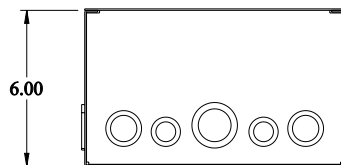

PART No. CSKO12106

for more information visit
www.hammfg.com

Data subject to change without notice

Isometric drawing Not to Scale

TOP VIEW

ISOMETRIC VIEW

SIDE VIEW

FRONT VIEW

SIDE VIEW

BOTTOM VIEW