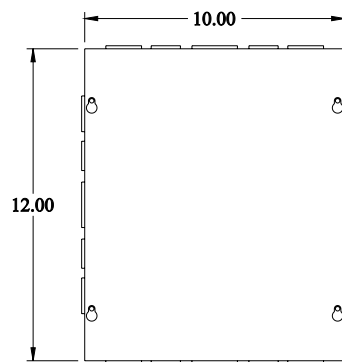

PART No. CSKO12106

for more information visit
www.hammfg.com

Data subject to change without notice

Isometric drawing Not to Scale

TOP VIEW

ISOMETRIC VIEW

SIDE VIEW

FRONT VIEW

SIDE VIEW

BOTTOM VIEW