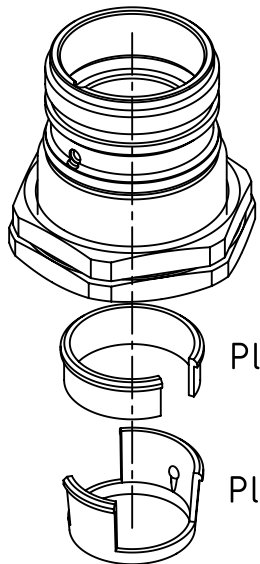

panel cut out

Plastic snap ring - Male

Plastic snap ring - Female

	All Dimensions in mm Original Size DIN A4	Scale 2:1	Free size tol.		Ref.	
	All rights reserved Department EL PD - DE	Created by KLASSEN	Inspected by RIEPE	Standardisation TIEMANNA	Date 2017-02-15	State Final Release
HARTING Electric GmbH & Co. KG D-32339 Espelkamp		Title Han M23 HBM back M25			Doc-Key / ECM-Nr. 100708280/UGD/000/B 500000115544	
		Type TB	Number 09 15 100 0308		Rev. B	Page 1/1