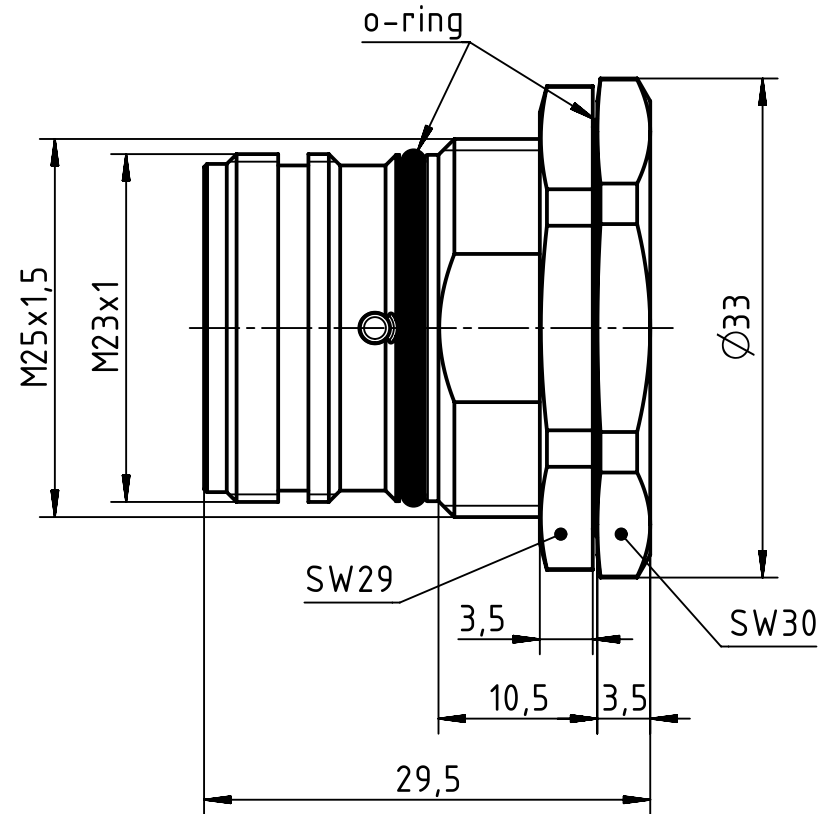

panel cut out

Plastic snap ring - Male

Plastic snap ring - Female

	All Dimensions in mm Original Size DIN A4	Scale 2:1	Free size tol.		Ref.	
	All rights reserved Department EL PD - DE	Created by KLASSEN	Inspected by RIEPE	Standardisation TIEMANNA	Date 2017-02-15	State Final Release
HARTING Electric GmbH & Co. KG D-32339 Espelkamp		Title Han M23 HBM back M25			Doc-Key / ECM-Nr. 100708280/UGD/000/B 500000115544	
		Type TB	Number 09 15 100 0308		Rev. B	Page 1/1