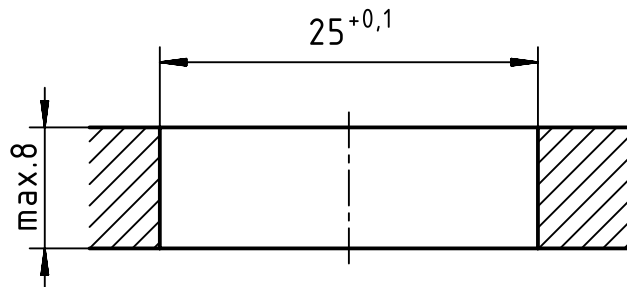

panel cut out

Plastic snap ring - Male

Plastic snap ring - Female

	All Dimensions in mm Original Size DIN A4	Scale 2:1	Free size tol.		Ref.	
	All rights reserved Department EL PD - DE	Created by KLASSEN	Inspected by RIEPE	Standardisation TIEMANNA	Date 2017-02-15	State Final Release
HARTING Electric GmbH & Co. KG D-32339 Espelkamp		Title Han M23 HBM back M25			Doc-Key / ECM-Nr. 100708280/UGD/000/B 500000115544	
		Type TB	Number 09 15 100 0308		Rev. B	Page 1/1