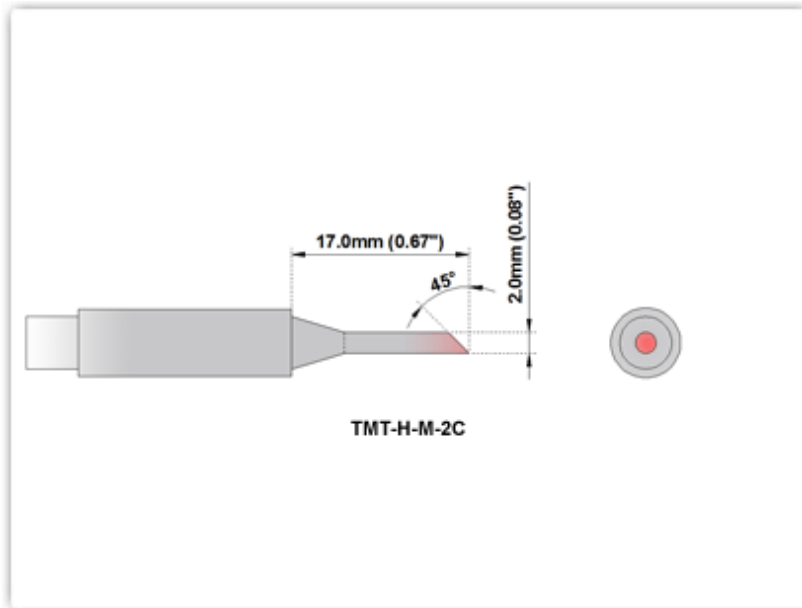

EBH508 Datasheet

Technical Specifications

EBH508

Bevel 45° 2.0mm (0.079")

Tip Style: Bevel 45°

Tip Width: 2.00mm (0.08")

Tip Length: 17.00mm (0.67")

RoHS Compliant¹ / Lead Free:

YES

Equivalent to:

900M-T-2C

For Use With:

Hakko 928 w/900M Handpiece
Hakko 937 w/907 Handpiece
Hakko 701 w/907 Handpiece
Hakko 702B w/907 Handpiece
Hakko 936 w/907 Handpiece
Hakko 933/934 w/933 Handpiece