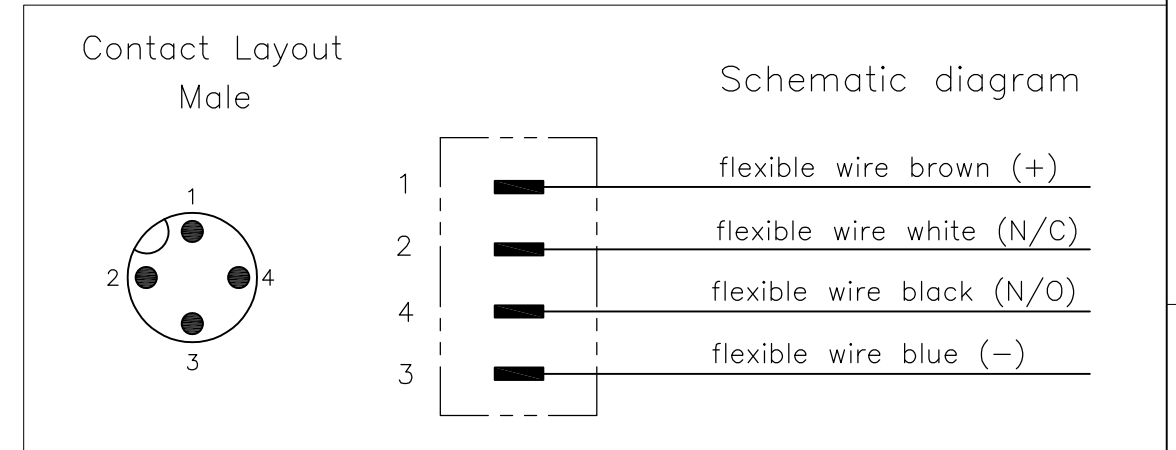

LENGTH "L"	MATERIAL	JACKET COLOR	TE PN	DESCRIPTION	ITEM
4 pos	PVC	Black	1-2273028-4	4x22AWG PVC 10.0m	8
			1-2273028-3	4x22AWG PVC 5.0m	7
			1-2273028-2	4x22AWG PVC 3.0m	6
			1-2273028-1	4x22AWG PVC 1.5m	5
4 pos	PUR	Black	2273028-4	4x22AWG PUR 10.0m	4
			2273028-3	4x22AWG PUR 5.0m	3
			2273028-2	4x22AWG PUR 3.0m	2
			2273028-1	4x22AWG PUR 1.5m	1