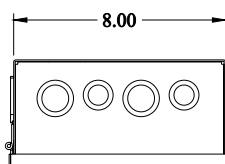

PART No. CHKO1284

for more information visit
www.hammfg.com

Data subject to change without notice

Isometric drawing Not to Scale

ISOMETRIC VIEW

TOP VIEW

BACK VIEW

SIDE VIEW

FRONT VIEW

SIDE VIEW

BOTTOM VIEW