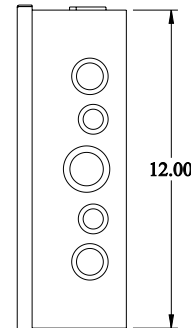

PART No. CHKO1284

for more information visit
www.hammfg.com

Data subject to change without notice

Isometric drawing Not to Scale

ISOMETRIC VIEW

TOP VIEW

BACK VIEW

SIDE VIEW

FRONT VIEW

SIDE VIEW

BOTTOM VIEW