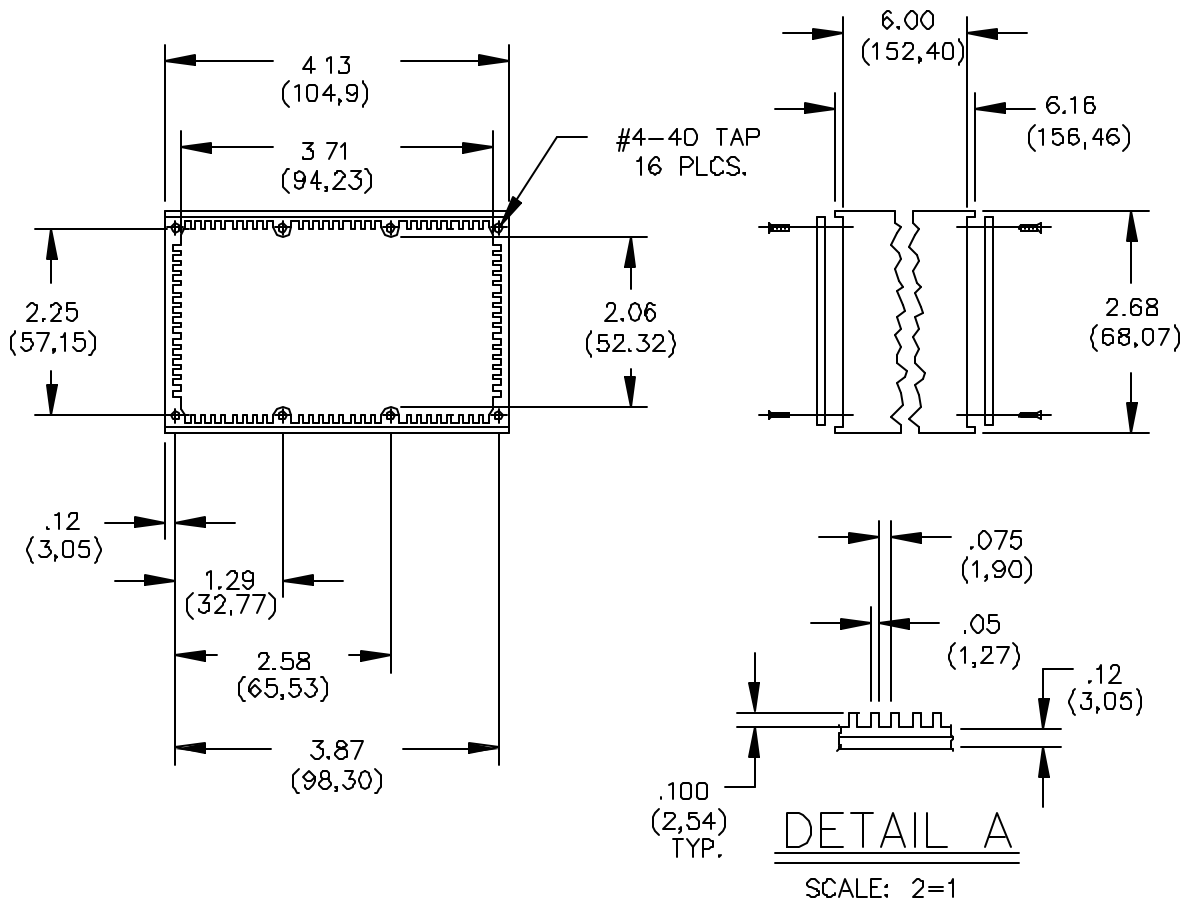

Model 3743
Unpainted Shielded Housing,
6" High With Card Guides

MATERIALS:

Shielded Housing: Extruded Aluminum, Alloy 6063-T5
 Finish: None
 Cover: 2 each, 2.03 (.080) thick Aluminum, Alloy 1100-H14
 Finish: Clear anodized per MIL-A-8625
 Screws: 16 each, #4-40 x 6.35 (1/4) Flat Head

RATINGS:

Operating Temperature: -55°C to +150°C (-67° to +302°F)

ORDERING INFORMATION: Model 3743

All dimensions are in inches. Tolerances (except noted): .xx = ±.02" (.51 mm), .xxx = ±.005" (.127 mm).
 All specifications are to the latest revisions. Specifications are subject to change without notice.
 Registered trademarks are the property of their respective companies.