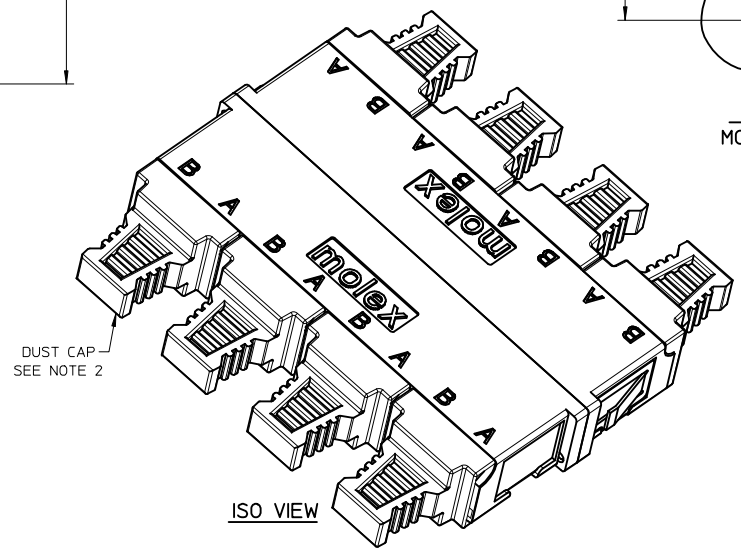

LC 8 PORT ADAPTER		SPLIT SLEEVE
P/N	COLOR	MATERIAL
106121-0400	BLUE	CERAMIC
106121-0401	GREEN	
106121-0402	BEIGE	PHOSPHOR BRONZE
106121-0403	AQUA	

RECOMMENDED MOUNTING PATTERN

NOTES:
 1. ALL DIMENSIONS ARE FOR REFERENCE.
 2. DUST CAPS SHOWN IN ISO VIEW ONLY.

ENTER DESCRIPTION EC NO: MF2015-0403 DRWNS:SDXIE 2015/06/16 CHKD: WCHEN APPR:WCHEN 2015/09/25 REV: B	QUALITY SYMBOLS	GENERAL TOLERANCES (UNLESS SPECIFIED)	DIMENSION STYLE	SCALE	DESIGN UNITS	THIRD ANGLE PROJECTION
	▽=0	mm INCH	IN/MM	2.5:1	INCH	
	▽=0	4 PLACES ± --- ± ---	DRAWN BY DATE	TITLE		
	▽=0	3 PLACES ± --- ± ---	YBELENKIY 2011/09/09	LC 8 PORT ADAPTER SNAP MOUNT		
	2 PLACES ± --- ± ---	CHECKED BY DATE	molex			
	1 PLACE ± --- ± ---	APPROVED BY DATE	SD-106121-0400			SHEET NO.
	0 PLACE ± --- ± ---	WCHEN 2012/02/06	SEE TABLE			1 OF 1
	ANGULAR ± --- °	MATERIAL NO.	THIS DRAWING CONTAINS INFORMATION THAT IS PROPRIETARY TO MOLEX INCORPORATED AND SHOULD NOT BE USED WITHOUT WRITTEN PERMISSION			
	DRAFT WHERE APPLICABLE MUST REMAIN WITHIN DIMENSIONS	SIZE				