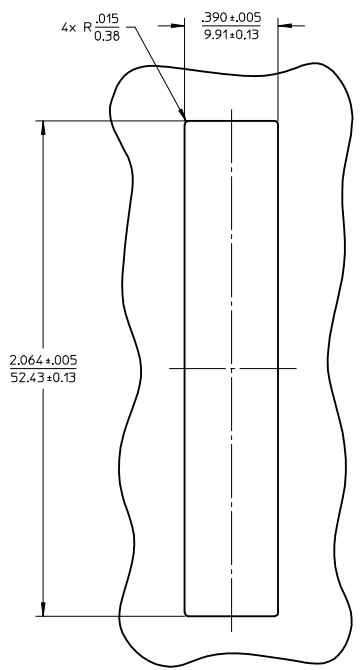

LC 8 PORT ADAPTER		SPLIT SLEEVE
P/N	COLOR	MATERIAL
106121-0400	BLUE	CERAMIC
106121-0401	GREEN	
106121-0402	BEIGE	PHOSPHOR BRONZE
106121-0403	AQUA	

RECOMMENDED MOUNTING PATTERN

NOTES:
 1. ALL DIMENSIONS ARE FOR REFERENCE.
 2. DUST CAPS SHOWN IN ISO VIEW ONLY.

ENTER DESCRIPTION EC NO: MF2015-0403 DRWNS:SDXIE 2015/06/16 CHKD: WCHEN APPR:WCHEN 2015/09/25 REV: B	QUALITY SYMBOLS	GENERAL TOLERANCES (UNLESS SPECIFIED)	DIMENSION STYLE	SCALE	DESIGN UNITS	THIRD ANGLE PROJECTION
	▽=0	mm INCH	IN/MM	2.5:1	INCH	
	▽=0	4 PLACES ± --- ± ---	DRAWN BY DATE	TITLE		
	▽=0	3 PLACES ± --- ± ---	YBELENKIY 2011/09/09	LC 8 PORT ADAPTER SNAP MOUNT		
	2 PLACES ± --- ± ---	CHECKED BY DATE	molex			
	1 PLACE ± --- ± ---	APPROVED BY DATE	SD-106121-0400			SHEET NO.
	0 PLACE ± --- ± ---	WCHEN 2012/02/06	SEE TABLE			1 OF 1
	ANGULAR ± --- °	MATERIAL NO.	THIS DRAWING CONTAINS INFORMATION THAT IS PROPRIETARY TO MOLEX INCORPORATED AND SHOULD NOT BE USED WITHOUT WRITTEN PERMISSION			
	DRAFT WHERE APPLICABLE MUST REMAIN WITHIN DIMENSIONS	SIZE				