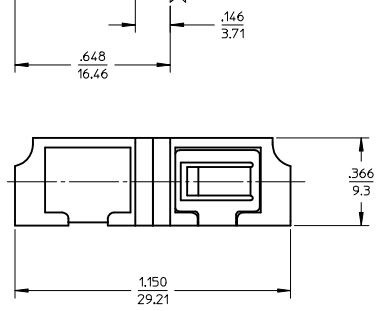

LC 8 PORT ADAPTER		SPLIT SLEEVE
P/N	COLOR	MATERIAL
106121-0400	BLUE	CERAMIC
106121-0401	GREEN	
106121-0402	BEIGE	PHOSPHOR BRONZE
106121-0403	AQUA	

RECOMMENDED MOUNTING PATTERN

NOTES:
 1. ALL DIMENSIONS ARE FOR REFERENCE.
 2. DUST CAPS SHOWN IN ISO VIEW ONLY.

ENTER DESCRIPTION EC NO: MF2015-0403 DRWNS:SDXIE 2015/06/16 CHKD: WCHEN APPR:WCHEN 2015/09/25 REV: B	QUALITY SYMBOLS	GENERAL TOLERANCES (UNLESS SPECIFIED)	DIMENSION STYLE	SCALE	DESIGN UNITS	THIRD ANGLE PROJECTION
	▽=0	mm INCH	IN/MM	2.5:1	INCH	
	▽=0	4 PLACES ± --- ± ---	DRAWN BY DATE	TITLE		
	▽=0	3 PLACES ± --- ± ---	YBELENKIY 2011/09/09	LC 8 PORT ADAPTER SNAP MOUNT		
	2 PLACES ± --- ± ---	CHECKED BY DATE	molex			
	1 PLACE ± --- ± ---	APPROVED BY DATE	SD-106121-0400			SHEET NO.
	0 PLACE ± --- ± ---	WCHEN 2012/02/06	SEE TABLE			1 OF 1
	ANGULAR ± --- °	MATERIAL NO.	THIS DRAWING CONTAINS INFORMATION THAT IS PROPRIETARY TO MOLEX INCORPORATED AND SHOULD NOT BE USED WITHOUT WRITTEN PERMISSION			
	DRAFT WHERE APPLICABLE MUST REMAIN WITHIN DIMENSIONS	SIZE				