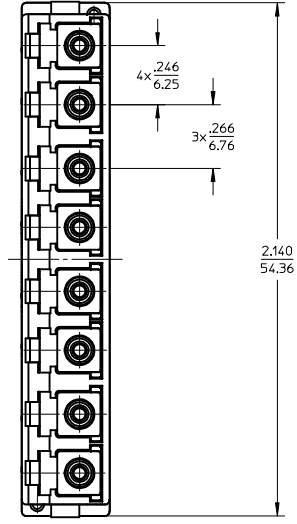

LC 8 PORT ADAPTER		SPLIT SLEEVE
P/N	COLOR	MATERIAL
106121-0400	BLUE	CERAMIC
106121-0401	GREEN	
106121-0402	BEIGE	PHOSPHOR BRONZE
106121-0403	AQUA	

RECOMMENDED MOUNTING PATTERN

NOTES:
 1. ALL DIMENSIONS ARE FOR REFERENCE.
 2. DUST CAPS SHOWN IN ISO VIEW ONLY.

ENTER DESCRIPTION EC NO: MF2015-0403 DRWNS:SDXIE 2015/06/16 CHKD: WCHEN APPR:WCHEN 2015/09/25 REV: B	QUALITY SYMBOLS	GENERAL TOLERANCES (UNLESS SPECIFIED)	DIMENSION STYLE	SCALE	DESIGN UNITS	THIRD ANGLE PROJECTION
	▽=0	mm INCH	IN/MM	2.5:1	INCH	
	▽=0	4 PLACES ± --- ± ---	DRAWN BY DATE	TITLE		
	▽=0	3 PLACES ± --- ± ---	YBELENKIY 2011/09/09	LC 8 PORT ADAPTER SNAP MOUNT		
	2 PLACES ± --- ± ---	CHECKED BY DATE	molex			
	1 PLACE ± --- ± ---	APPROVED BY DATE	SD-106121-0400			SHEET NO.
	0 PLACE ± --- ± ---	WCHEN 2012/02/06	SEE TABLE			1 OF 1
	ANGULAR ± --- °	MATERIAL NO.	THIS DRAWING CONTAINS INFORMATION THAT IS PROPRIETARY TO MOLEX INCORPORATED AND SHOULD NOT BE USED WITHOUT WRITTEN PERMISSION			
	DRAFT WHERE APPLICABLE MUST REMAIN WITHIN DIMENSIONS	SIZE				