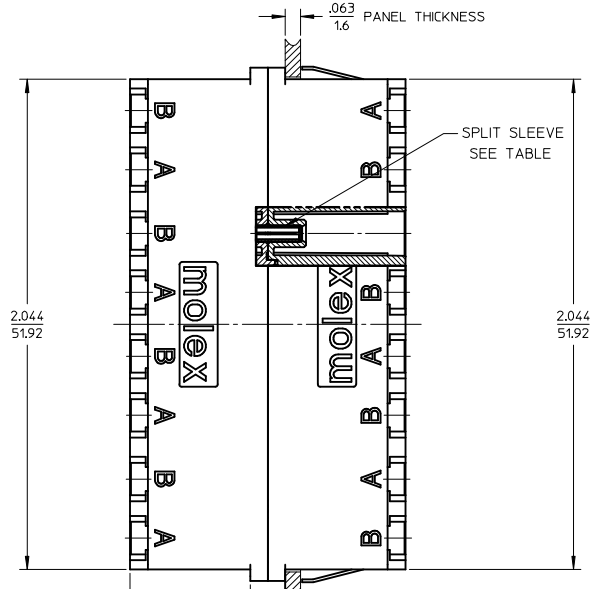

LC 8 PORT ADAPTER		SPLIT SLEEVE
P/N	COLOR	MATERIAL
106121-0400	BLUE	CERAMIC
106121-0401	GREEN	
106121-0402	BEIGE	PHOSPHOR BRONZE
106121-0403	AQUA	

RECOMMENDED MOUNTING PATTERN

NOTES:
 1. ALL DIMENSIONS ARE FOR REFERENCE.
 2. DUST CAPS SHOWN IN ISO VIEW ONLY.

ENTER DESCRIPTION EC NO: MF2015-0403 DRWNS:SDXIE 2015/06/16 CHKD: WCHEN APPR:WCHEN 2015/09/25 REV: B	QUALITY SYMBOLS	GENERAL TOLERANCES (UNLESS SPECIFIED)	DIMENSION STYLE	SCALE	DESIGN UNITS	THIRD ANGLE PROJECTION
	▽=0	mm INCH	IN/MM	2.5:1	INCH	
	▽=0	4 PLACES ± --- ± ---	DRAWN BY DATE	TITLE		
	▽=0	3 PLACES ± --- ± ---	YBELENKIY 2011/09/09	LC 8 PORT ADAPTER SNAP MOUNT		
	2 PLACES ± --- ± ---	CHECKED BY DATE	molex			
	1 PLACE ± --- ± ---	APPROVED BY DATE	SD-106121-0400			SHEET NO.
	0 PLACE ± --- ± ---	WCHEN 2012/02/06	SEE TABLE			1 OF 1
	ANGULAR ± --- °	MATERIAL NO.	THIS DRAWING CONTAINS INFORMATION THAT IS PROPRIETARY TO MOLEX INCORPORATED AND SHOULD NOT BE USED WITHOUT WRITTEN PERMISSION			
	DRAFT WHERE APPLICABLE MUST REMAIN WITHIN DIMENSIONS	SIZE				