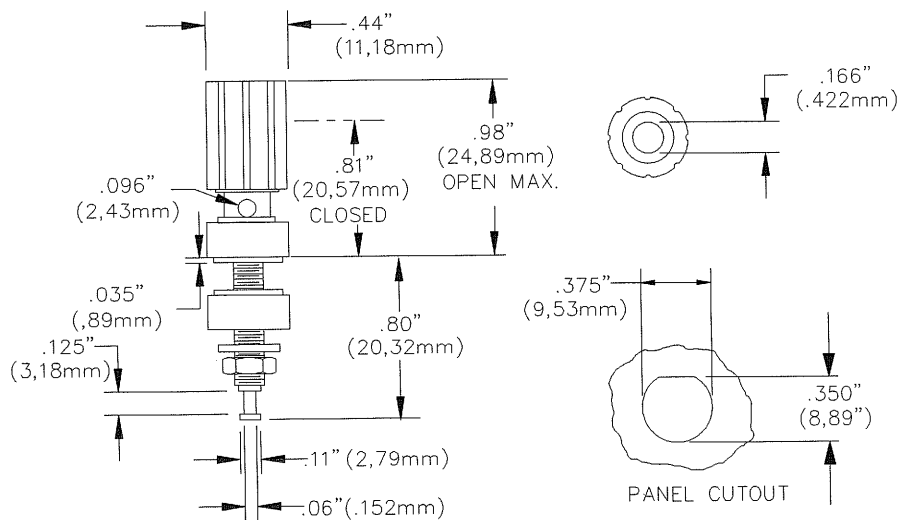

MUELLER®

MODEL: BU-P3770

Standard Binding Post

Mounts in Panels between .070" and .250" (1.77-6.35) Thick
Accepts Standard 4mm Banana plugs or bare wire or spade lugs

MATERIALS:

Body – Gold Plated Tellurium Copper

Insulator – Polycarbonate

RATING:

Current: 15 Amps

Voltage: Hands free testing to 2500VRMS Max.

Temperature: -50°C to 115°C