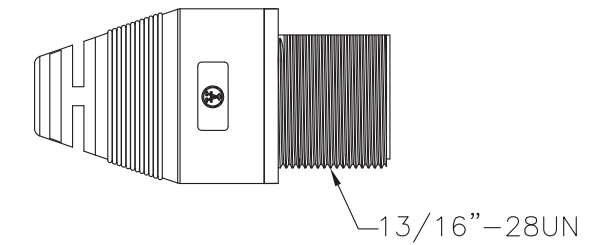

⑤ ⑥  
Color:Black

Conn.

Pin Out

Wire Color	Conn.
Black	4
Green	3
White	2
Red	1
Drain	Shield

Twist

- Note:**
- IP67 waterproof rated
  - Connector: Black, ABS
  - USB: USB-A Female solder
  - Cable: USB2.0 28AWG\*1P+24AWG\*2C+AL.My+D+B  
UV Resistant, Black, OD=5.0mm

Unit: mm

Scale	Free					Date	Name	
TOLERANCE						Drawn	07.11.11	Chappell
X.X	±0.25					Approved		
X.XX	±0.1							
X.XXX	±0.05							
DIM	TOL							
X.°	±1°							
X.X°	±X°	①	Revised part number/information	11.07.13	Wilson			
Angle	TOL	Id.	Modification	Date	Name			

Title	
Waterproof USB2.0 cable assembly	
A type, Female to Open End, 1 Meter	
ASSMANN WSW-No.	
A-KAB-USBA-FS-1M	
Drawing-No.	
	rev01
Replace	Sheet
	1/1