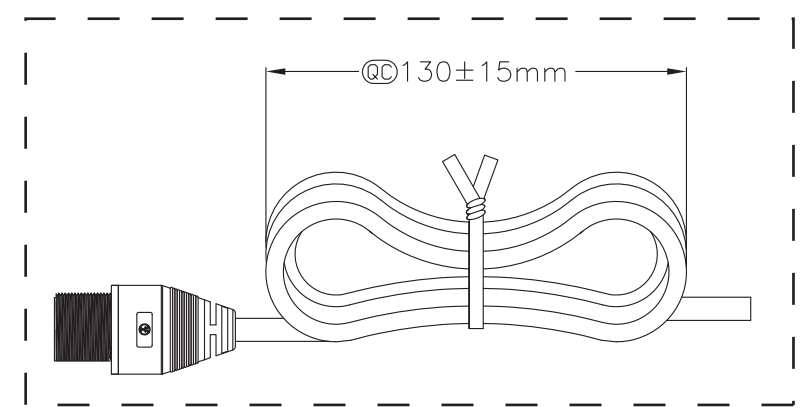

⑤ ⑥  
Color:Black

Conn.

Pin Out

Wire Color	Conn.
Black	4
Green	3
White	2
Red	1
Drain	Shield

Twist

- Note:**
- IP67 waterproof rated
  - Connector: Black, ABS
  - USB: USB-A Female solder
  - Cable: USB2.0 28AWG\*1P+24AWG\*2C+AL.My+D+B  
UV Resistant, Black, OD=5.0mm

Unit: mm

Scale	Free					Date	Name	
TOLERANCE						Drawn	07.11.11	Chappell
X.X	±0.25					Approved		
X.XX	±0.1							
X.XXX	±0.05							
DIM	TOL							
X.°	±1°							
X.X°	±X°	①	Revised part number/information	11.07.13	Wilson			
Angle	TOL	Id.	Modification	Date	Name			

Title	
Waterproof USB2.0 cable assembly	
A type, Female to Open End, 1 Meter	
ASSMANN WSW-No.	
A-KAB-USBA-FS-1M	
Drawing-No.	
	rev01
Replace	Sheet
	1/1