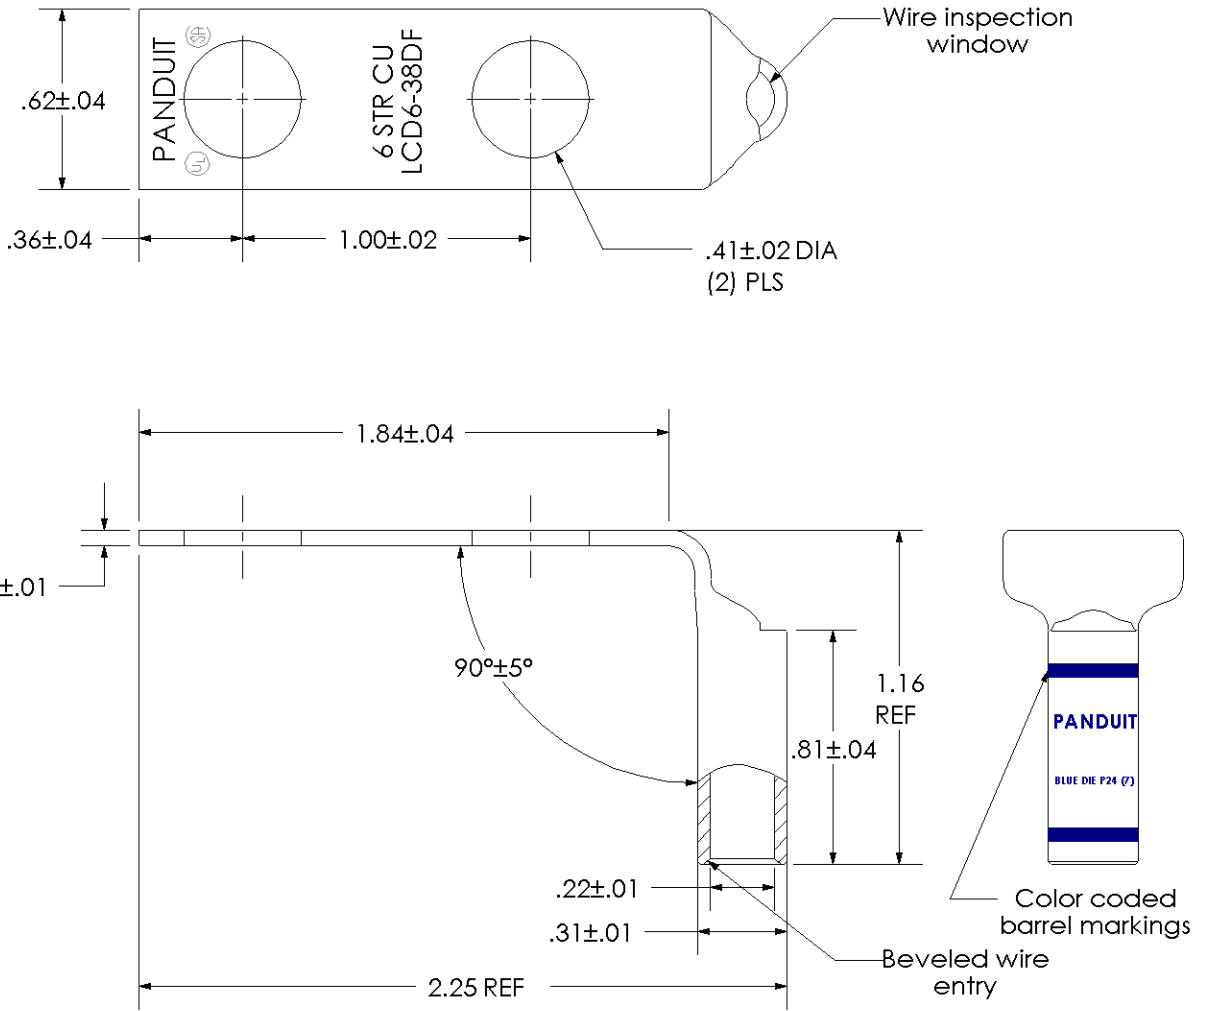

THIS COPY IS PROVIDED ON A RESTRICTED BASIS AND IS NOT TO BE USED IN ANY WAY DETRIMENTAL TO THE INTERESTS OF PANDUIT CORP.

Material	High Conductivity Seamless Copper Tube
Plating	Electro-Tin
Wire Size	6 AWG
Wire Type	Stranded Copper; Class B: Compact, Compressed or Concentric, Class C: Concentric
Wire Strip Length	7/8 in.
Stud Size	3/8 in.
UL Listed Wire Connector	Yes, for applications up to 35kv. Consult cable manufacturer for voltage stress relief instructions with applications greater than 2000 volts.
UL Temperature Rating	90° C
C.S.A Certified Wire Connector	Yes
Panduit Color Code on Barrel	BLUE
Panduit Die Index No. on Barrel	P24
Alternate Industry Die Index No. () on Barrel	(7)

00	8/02	SAB	DRL	RELEASED	10345
REV	DATE	BY	CHK	DESCRIPTION	ECN

PANDUIT CORP. TINLEY PARK, ILLINOIS

LCD6-38DF-L
Copper Lug - Two-Hole, Standard Barrel, 90° Angle Tongue

SCALE N/A DRAWING NO / CAD FILE LCD6-38DF-CUST