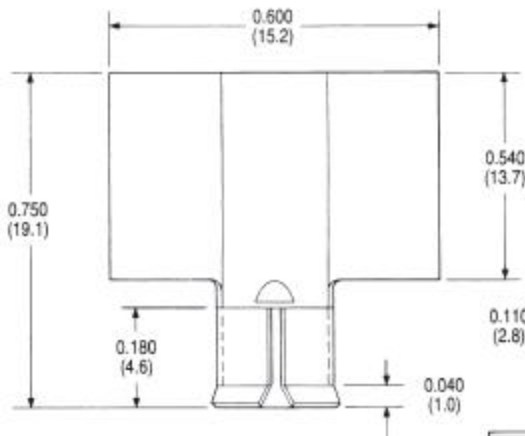

# wakefield-vette

Standard P/N	Height Above PC Board in. (mm)	Overall Fin Width in. (mm)	Thermal Performance Natural Convection	Finish	Weight lbs. (grams)
292-AB	0.750 (19.1)	0.600 (15.3)	0.225° C/W @ 0.250 W	Black Anodized	0.00049 (0.22)

## MECHANICAL DIMENSIONS 292 SERIES

Dimensions: in. (mm)