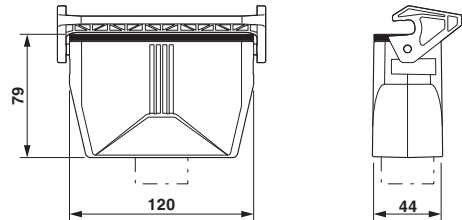

Coupling housings B24, With single locking latch, Material: Die-cast aluminum, salt water resistant, Cable outlets: 1, straight, Height: 77 mm, Cable gland: none, Gland: no, 1x M40, Standard

Why buy this product

- good shielding in the event of electromagnetic interference

Key Commercial Data

Packing unit	1 STK
Custom tariff number	85389099
Country of origin	China

Technical data

Dimensions

Height	77 mm
Width	44 mm
Length	120 mm

Housing - HC-STA-B24-CHWS-1TTM40-ELC-AL - 1412747

Technical data

General

Note	for contact inserts HC-B24, BB46, D64, DD108, HV10/16, M
Size	B24
Housing type	Coupling housings
Locking type	With single locking latch
No. of cable outlets	1
Cable exit	straight
Screw connection	none
Type of the screw connection	1x M40
Housing material	Die-cast aluminum, salt water resistant
Housing surface material	Uncoated
Seal material	NBR, conductive
Material lock	PA

Drawings

Dimensional drawing

Dimensional drawing

Classifications

eCl@ss

eCl@ss 5.1	27143424
eCl@ss 6.0	27143423
eCl@ss 8.0	27440202
eCl@ss 9.0	27440202

ETIM

ETIM 5.0	EC000437
----------	----------