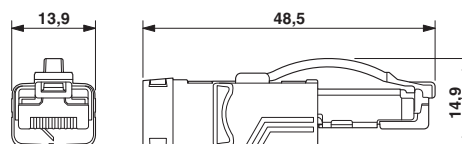

Technical data

Dimensions

Length of cable	3.5 m
-----------------	-------

General data

Number of positions	4
Signal type/category	PROFINET

Characteristics head 1

Head type	Plug straight RJ45 / IP20
-----------	---------------------------

Characteristics head 2

Head type	Plug straight RJ45 / IP20
-----------	---------------------------

Cable

Signal type/category	PROFINET CAT5 (IEC 11801:2002)
Cable structure	1x4xAWG22/7; SF/TQ
Conductor cross section	0.34 mm ²
AWG signal line	22
Conductor structure signal line	7x 0.25 mm
Core diameter including insulation	approx. 1.5 mm

Patch cable - VS-PNRJ45-PNRJ45-93B-3,5 - 1406402

Technical data

Cable

Wire colors	White, yellow, blue, orange
External sheath, color	green RAL 6018
Smallest bending radius, fixed installation	60 mm
Smallest bending radius, movable installation	30 mm
Outer sheath, material	PVC
Conductor material	Tin-plated Cu litz wires
Wave impedance	100 Ω ±15 Ω (at 1 ... 100 MHz)

Dimensional drawing

RJ45 connector, IP20

Approvals

Approvals

Approvals

EAC

Ex Approvals

Patch cable - VS-PNRJ45-PNRJ45-93B-3,5 - 1406402