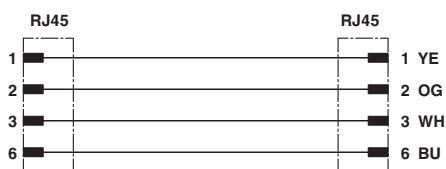

Patch cable - VS-PNRJ45-PNRJ45-93B-3,5 - 1406402

Technical data

Cable

Wire colors	White, yellow, blue, orange
External sheath, color	green RAL 6018
Smallest bending radius, fixed installation	60 mm
Smallest bending radius, movable installation	30 mm
Outer sheath, material	PVC
Conductor material	Tin-plated Cu litz wires
Wave impedance	100 Ω ±15 Ω (at 1 ... 100 MHz)

Environmental Product Compliance

China RoHS	Environmentally friendly use period: unlimited = EFUP-e
	No hazardous substances above threshold values

Drawings

Schematic diagram

Cable cross section

Circuit diagram

Dimensional drawing

RJ45 connector, IP20

Approvals

Approvals

Approvals

EAC

Ex Approvals

Patch cable - VS-PNRJ45-PNRJ45-93B-3,5 - 1406402