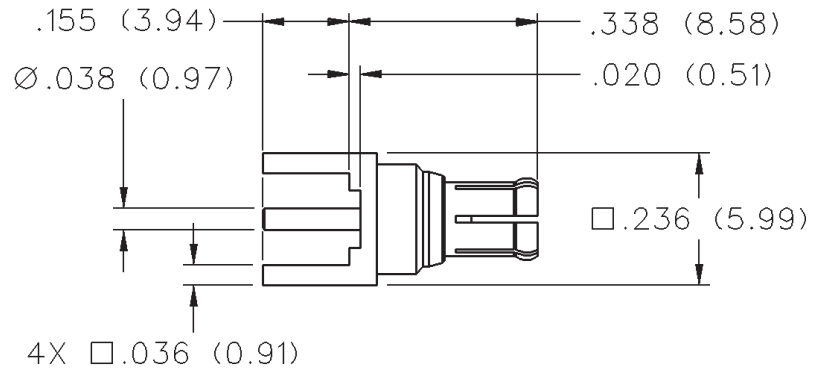

MCX 50 Ohm Straight Plug Receptacle

INCHES (MILLIMETERS)
CUSTOMER DRAWINGS AVAILABLE UPON REQUEST

GOLD PLATED	NICKEL PLATED
133-3801-201	133-3801-206

Mounting hole layout