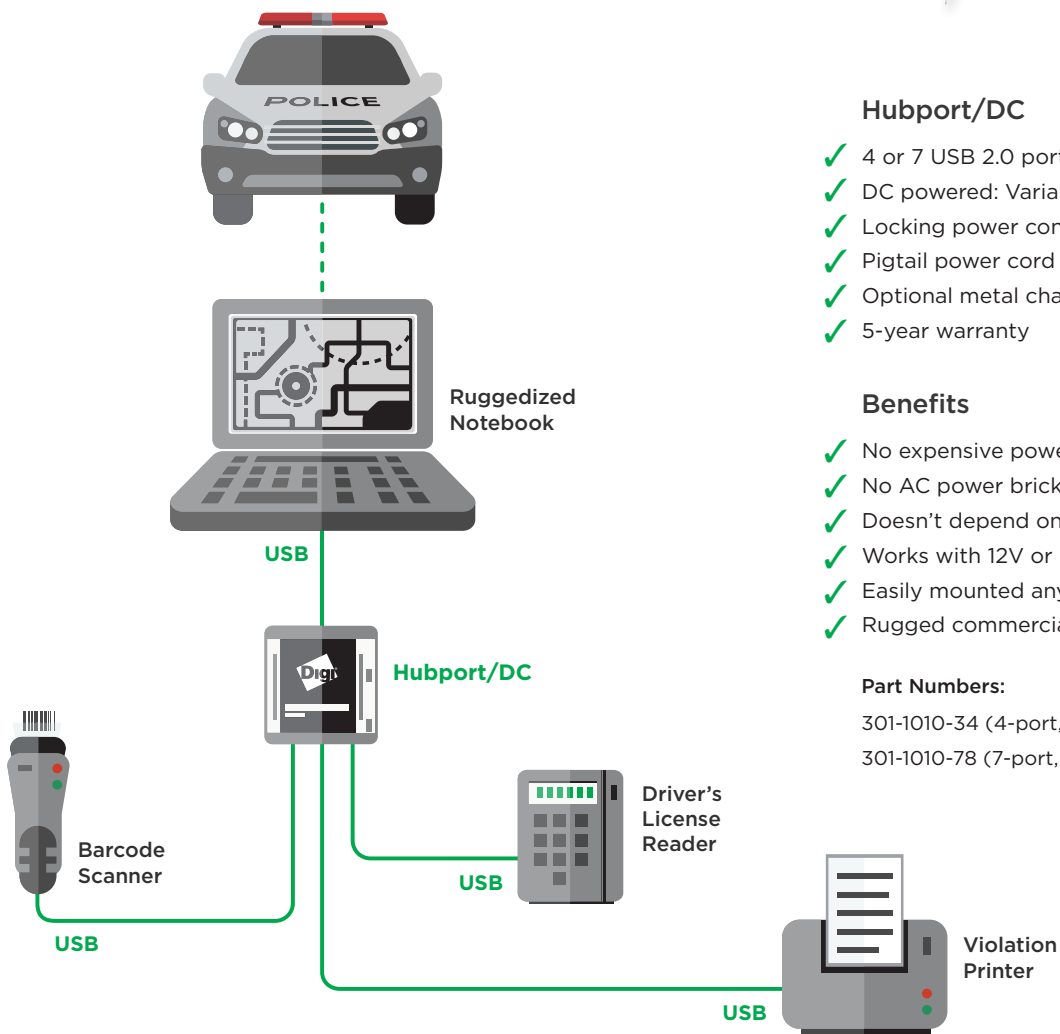

Hubport®/DC

DC powered hubs offering instant Plug and Play USB connectivity in police patrol cars.

Hubport/DC

- ✓ 4 or 7 USB 2.0 ports
- ✓ DC powered: Variable between 5.5-30 volts
- ✓ Locking power connector
- ✓ Pigtail power cord w/ 2-wire included
- ✓ Optional metal chassis
- ✓ 5-year warranty

Benefits

- ✓ No expensive power converter
- ✓ No AC power bricks
- ✓ Doesn't depend on PC for power
- ✓ Works with 12V or 24V vehicle power
- ✓ Easily mounted anywhere, even with Velcro
- ✓ Rugged commercial grade 0°-55° C