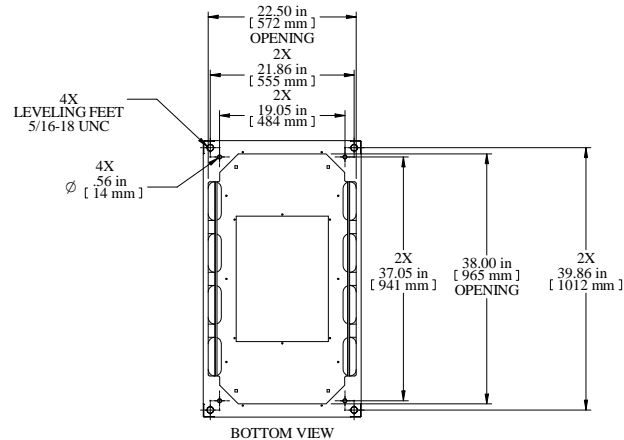

8X
Ø 1.63 X 3.00
CABLE PASS THROUGH
KNOCKOUTS

| PART NUMBERS | |
|--|------------------------|
| CLF244442BK | PAINTED BLACK TEXTURED |
| NOTES | |
| Welded Assembly | |
| See Hammond Website for Additional Accessories | |

Data subject to change without notice. Isometric drawing not to scale.

**HAMMOND
MANUFACTURING™**

www.hammondmfg.com

PART NO. CLF244442