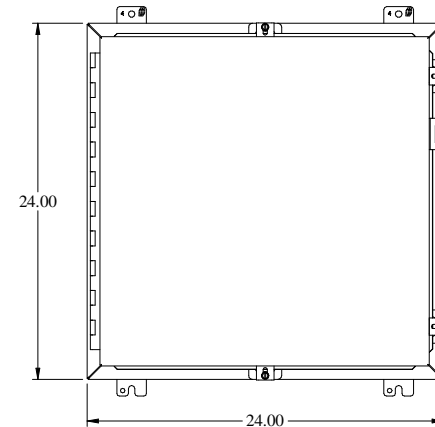

PART No. 1418N4SSJ6

for more information visit  
[www.hammfg.com](http://www.hammfg.com)

Data subject to change without notice

Isometric drawing Not to Scale

ISOMETRIC VIEW

TOP VIEW

INNER PANEL

BACK VIEW

SIDE VIEW

FRONT VIEW

SIDE VIEW

BOTTOM VIEW