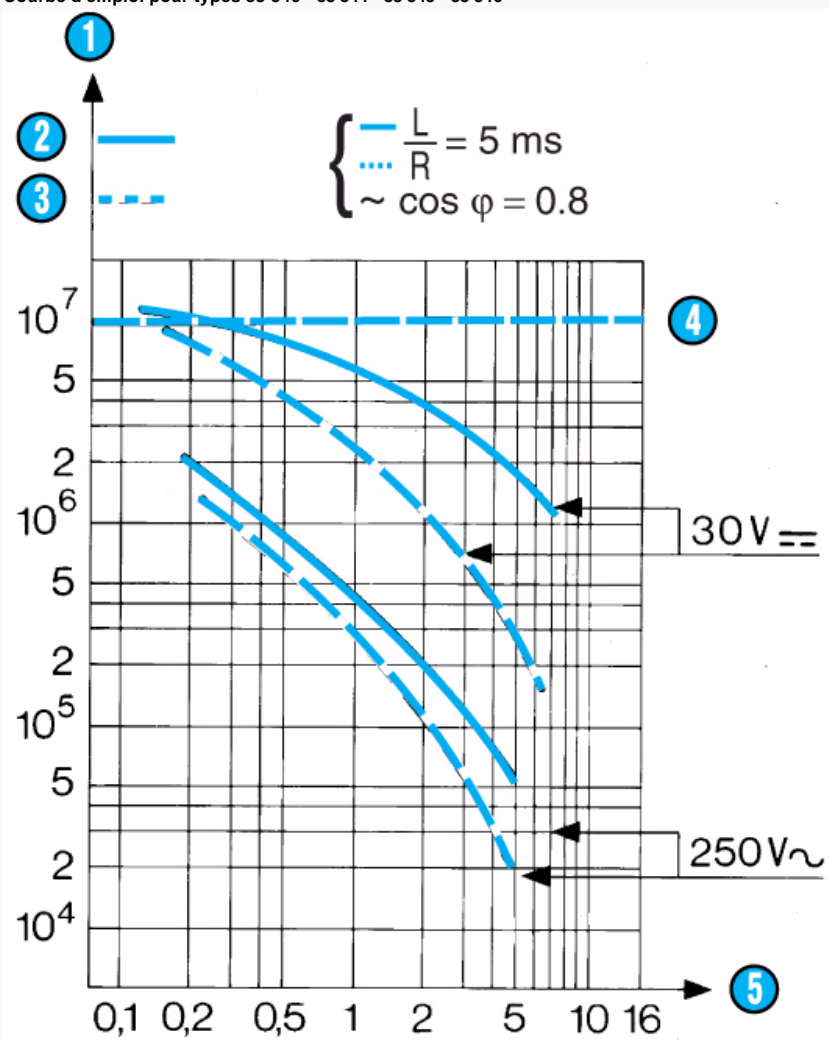

Dimensions (mm)

Connections

Dimensions (mm)

Drilling

EN COM_MAN_N013

Curves

Courbe d'emploi pour types 83 540 - 83 544 - 83 545 - 83 546

N°	Legend
①	Number of cycles
②	Resistive circuit
③	Inductive circuit
④	Mechanical life limit
⑤	Rating in Amps