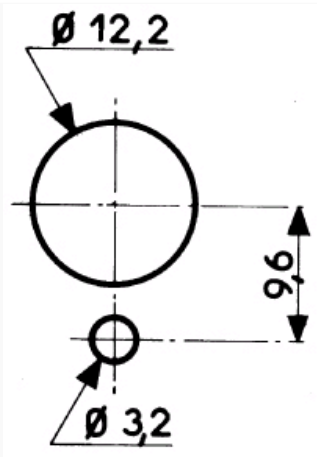

Specifications

General characteristics

Microswitch	83 132 0
-------------	----------

Presentation

Threaded barrel	•
Chrome-plated nuts	•
Locating washer	•
Chrome-plated toggle	-

Mechanical characteristics

Protection against electric shocks to IEC 536 and NF 20030	Class I
Mechanical durability of operating device (operating cycles)	5×10^5
Weight (g)	20

Other characteristics

Mounting - Operation

See basic technical concepts.

Principles

Principles

Dimensions (mm)

Product

EN COM_MAN_N014

Dimensions (mm)

Connections

Dimensions (mm)

Drilling

EN COM_MAN_N013

Curves

Courbe d'emploi pour types 83 540 - 83 544 - 83 545 - 83 546

N°	Legend
①	Number of cycles
②	Resistive circuit
③	Inductive circuit
④	Mechanical life limit
⑤	Rating in Amps