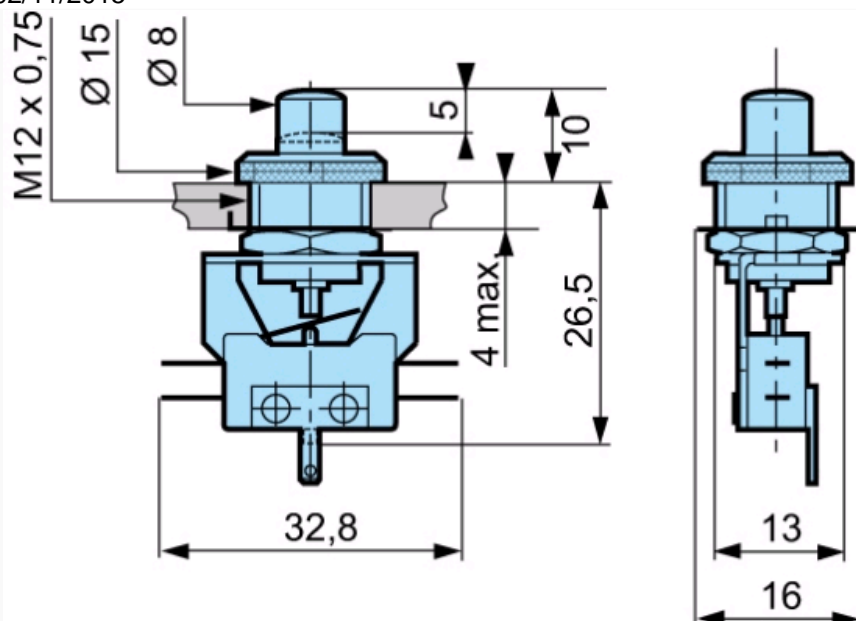

83 540 0 1 -pole Telescopic button Part number 835400

- High switch rating
- Low level
- Long mechanical life
- Reliability

Part numbers

Type	Functions	Connections
83 540 0 1 -pole Telescopic button	Changeover	W2 solder

Specifications

General characteristics

Microswitch	83 132 0
-------------	----------

Presentation

Threaded barrel	•
Chrome-plated nuts	•
Locating washer	•
Chrome-plated toggle	-

Mechanical characteristics

Protection against electric shocks to IEC 536 and NF 20030	Class I
Mechanical durability of operating device (operating cycles)	5×10^5
Weight (g)	20

Other characteristics

Mounting - Operation

See basic technical concepts.

Principles

Principles

Dimensions (mm)

Product

EN COM_MAN_N014

Dimensions (mm)

Connections

Dimensions (mm)

Drilling

EN COM_MAN_N013

Curves

Courbe d'emploi pour types 83 540 - 83 544 - 83 545 - 83 546

N°	Legend
①	Number of cycles
②	Resistive circuit
③	Inductive circuit
④	Mechanical life limit
⑤	Rating in Amps