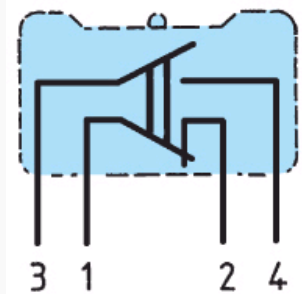

83 540 0 1 -pole Telescopic button Part number 835400

- High switch rating
- Low level
- Long mechanical life
- Reliability

Part numbers

Type	Functions	Connections
83 540 0 1 -pole Telescopic button	Changeover	W2 solder

Specifications

General characteristics

Microswitch	83 132 0
-------------	----------

Presentation

Threaded barrel	•
Chrome-plated nuts	•
Locating washer	•
Chrome-plated toggle	-

Mechanical characteristics

Protection against electric shocks to IEC 536 and NF 20030	Class I
Mechanical durability of operating device (operating cycles)	5×10^5
Weight (g)	20

Other characteristics

Mounting - Operation

See basic technical concepts.

Principles

Principles

Dimensions (mm)

Product

EN COM_MAN_N014

Dimensions (mm)

Connections

Dimensions (mm)

Drilling

EN COM_MAN_N013

Curves

Courbe d'emploi pour types 83 540 - 83 544 - 83 545 - 83 546

N°	Legend
①	Number of cycles
②	Resistive circuit
③	Inductive circuit
④	Mechanical life limit
⑤	Rating in Amps