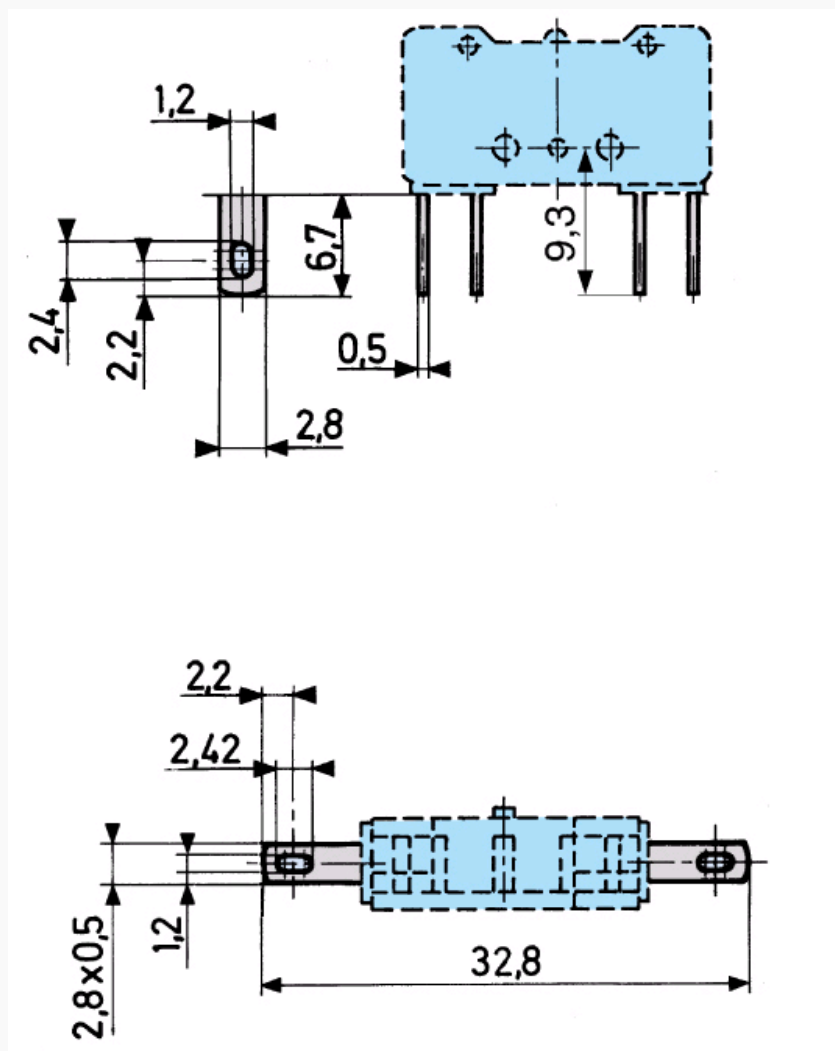

83 540 0 1 -pole Telescopic button Part number 835400

- High switch rating
- Low level
- Long mechanical life
- Reliability

Part numbers

Type	Functions	Connections
83 540 0 1 -pole Telescopic button	Changeover	W2 solder

Specifications

General characteristics

Microswitch	83 132 0
-------------	----------

Presentation

Threaded barrel	•
Chrome-plated nuts	•
Locating washer	•
Chrome-plated toggle	-

Mechanical characteristics

Protection against electric shocks to IEC 536 and NF 20030	Class I
Mechanical durability of operating device (operating cycles)	5×10^5
Weight (g)	20

Other characteristics

Mounting - Operation

See basic technical concepts.

Principles

Principles

Dimensions (mm)

Product

EN COM_MAN_N014

Dimensions (mm)

Connections

Dimensions (mm)

Drilling

EN COM_MAN_N013

Curves

Courbe d'emploi pour types 83 540 - 83 544 - 83 545 - 83 546

N°	Legend
①	Number of cycles
②	Resistive circuit
③	Inductive circuit
④	Mechanical life limit
⑤	Rating in Amps