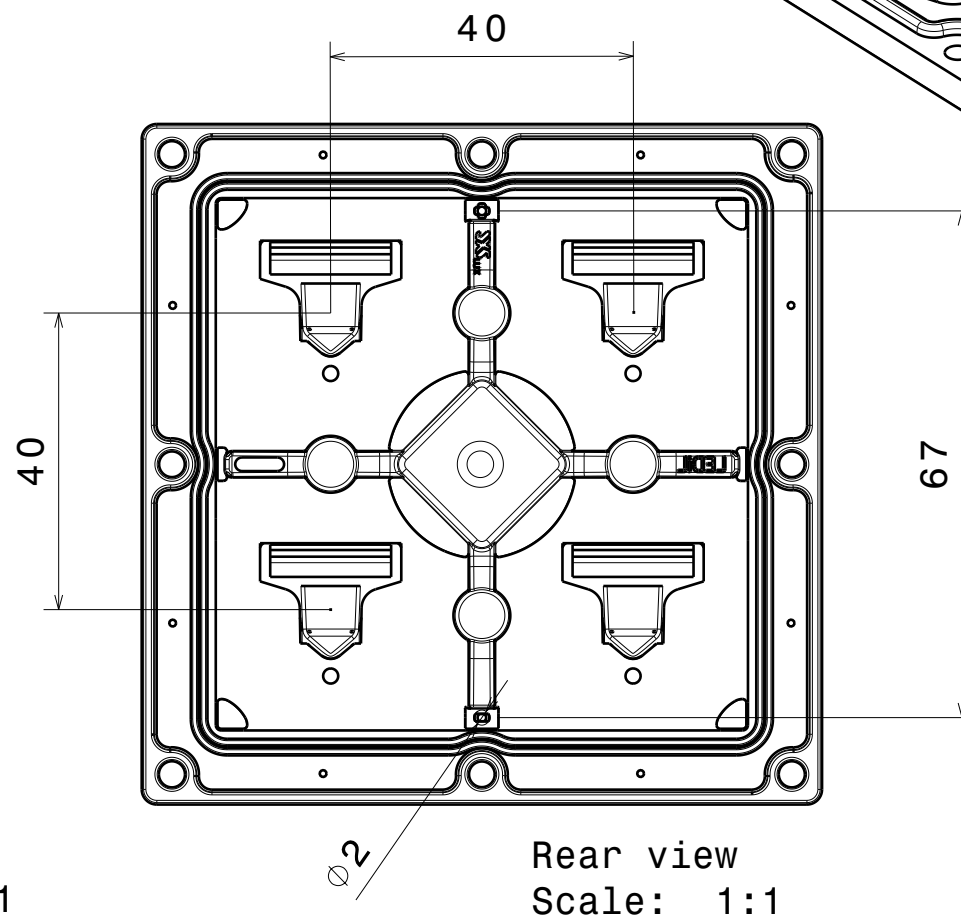

Bottom view
Scale: 1:1

Front view
Scale: 1:1

Rear view
Scale: 1:1

Isometric view
Scale: 1:1

INDEX	PART NO	DESCRIPTION	MATERIAL	COLOUR
1	C15676	STRADA-2X2MX-8-DWC	PMMA	
	C15757	STRADA-2X2MX-8-SEAL	Silicone	

Tolerances if not otherwise shown
According to DIN ISO 2768-1
Linear measures:
Up to 30mm class M, otherwise class C.
According to DIN ISO 2768-2
Form and position: class L

LEDiL Ledil Oy
Salorankatu 10
FIN 24240 SALO
Finland

THIRD ANGLE PROJECTION:

DRAWING TITLE
CS15751_STRADA-2X2MX-8-DWC

This drawing is the property
of LEDiL Oy. It may not be
reproduced, copied or
communicated without a written
agreement with LEDiL Oy.

SIZE PART NUMBER
A3 CS15751

SCALE 1:1 WEIGHT 41,7 g SHEET 1/1