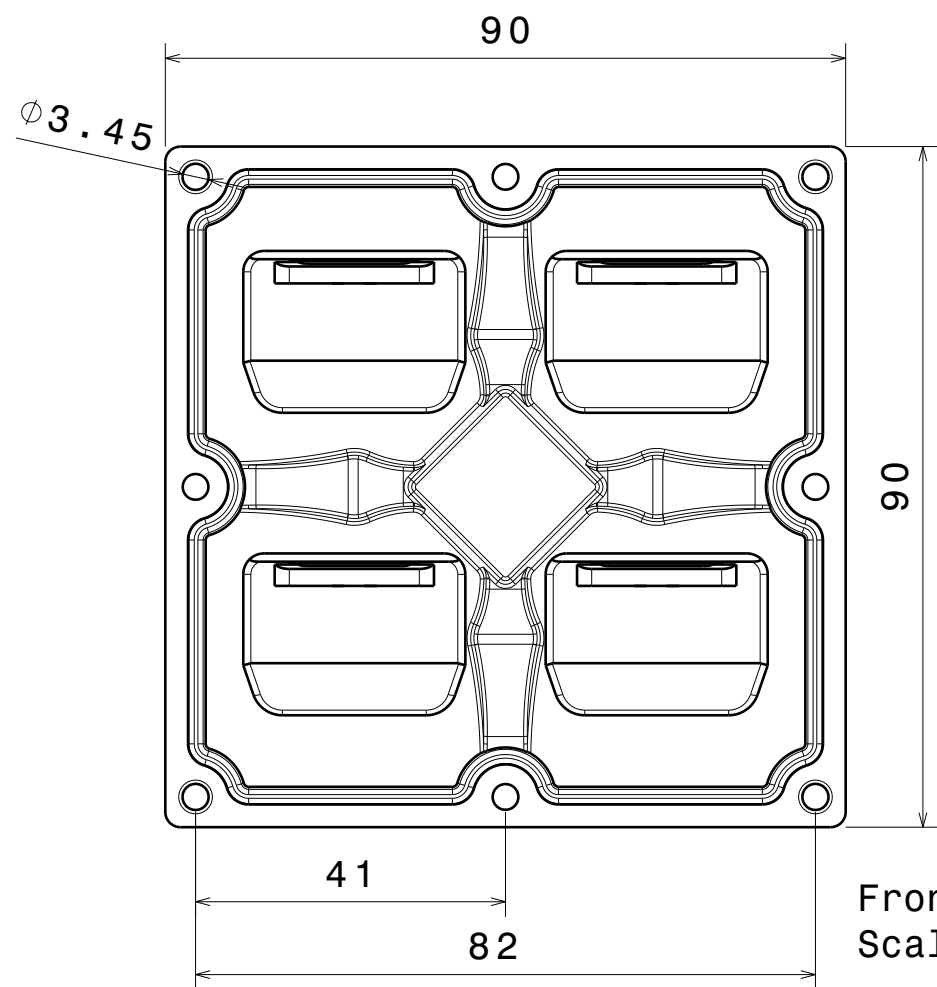

Bottom view
Scale: 1:1

Front view
Scale: 1:1

Rear view
Scale: 1:1

Isometric view
Scale: 1:1

INDEX	PART NO	DESCRIPTION	MATERIAL	COLOUR
1	C15676	STRADA-2X2MX-8-DWC	PMMA	
	C15757	STRADA-2X2MX-8-SEAL	Silicone	

Tolerances if not otherwise shown
According to DIN ISO 2768-1
Linear measures:
Up to 30mm class M, otherwise class C.
According to DIN ISO 2768-2
Form and position: class L

LEDiL Ledil Oy
Salorankatu 10
FIN 24240 SALO
Finland

THIRD ANGLE PROJECTION:

DRAWING TITLE
CS15751_STRADA-2X2MX-8-DWC

This drawing is the property
of LEDiL Oy. It may not be
reproduced, copied or
communicated without a written
agreement with LEDiL Oy.

SIZE PART NUMBER
A3 CS15751

SCALE 1:1 WEIGHT 41,7 g SHEET 1/1