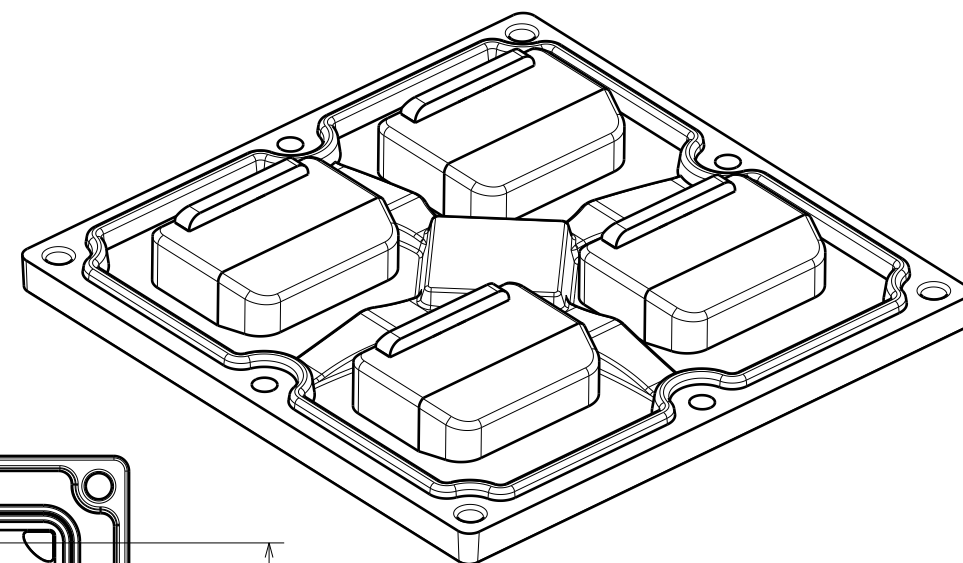

Bottom view
Scale: 1:1

Front view
Scale: 1:1

Rear view
Scale: 1:1

Isometric view
Scale: 1:1

INDEX	PART NO	DESCRIPTION	MATERIAL	COLOUR
1	C15676	STRADA-2X2MX-8-DWC	PMMA	
	C15757	STRADA-2X2MX-8-SEAL	Silicone	

Tolerances if not otherwise shown
According to DIN ISO 2768-1
Linear measures:
Up to 30mm class M, otherwise class C.
According to DIN ISO 2768-2
Form and position: class L

LEDiL Ledil Oy
Salorankatu 10
FIN 24240 SALO
Finland

THIRD ANGLE PROJECTION:

DRAWING TITLE
CS15751_STRADA-2X2MX-8-DWC

This drawing is the property
of LEDiL Oy. It may not be
reproduced, copied or
communicated without a written
agreement with LEDiL Oy.

SIZE PART NUMBER
A3 CS15751

SCALE 1:1 WEIGHT 41,7 g SHEET 1/1