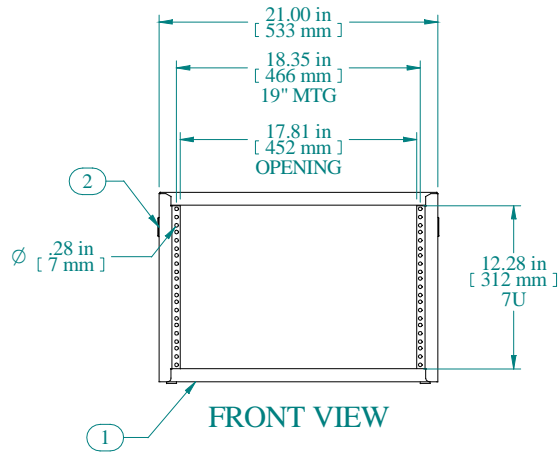

SECTION A-A

TOP VIEW

L.S. VIEW

FRONT VIEW

R.S. VIEW

BOTTOM VIEW

Item Number	Title	Quantity
1	RCBS - BOTTOM	1
2	RCBS - TOP & SIDES	1
3	BLACK PLASTIC HANDLE	2
4	PLUG BUMPER	4

PART NUMBERS

RCBS1901224BK1	PAINTED BLACK TEXTURED
RCBS1901224LG1	PAINTED RAL7035 TEXTURED

NOTES

Shipped with a starter pack of 10-32 clip nuts & matching quantity of 1421ABK black screws

Data subject to change without notice. Isometric drawing not to scale.