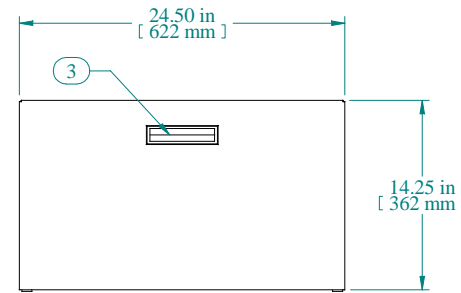

SECTION A-A

TOP VIEW

L.S. VIEW

FRONT VIEW

R.S. VIEW

BOTTOM VIEW

Item Number	Title	Quantity
1	RCBS - BOTTOM	1
2	RCBS - TOP & SIDES	1
3	BLACK PLASTIC HANDLE	2
4	PLUG BUMPER	4

PART NUMBERS

RCBS1901224BK1	PAINTED BLACK TEXTURED
RCBS1901224LG1	PAINTED RAL7035 TEXTURED

NOTES

Shipped with a starter pack of 10-32 clip nuts & matching quantity of 1421ABK black screws

Data subject to change without notice. Isometric drawing not to scale.