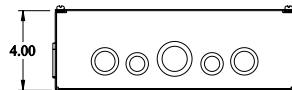

PART No. CSKO18124

for more information visit
www.hammfg.com

Data subject to change without notice

Isometric drawing Not to Scale

TOP VIEW

ISOMETRIC VIEW

SIDE VIEW

FRONT VIEW

SIDE VIEW

BOTTOM VIEW