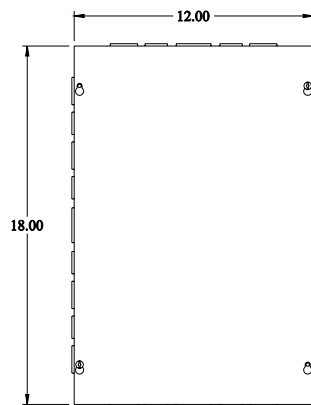

PART No. CSKO18124

for more information visit
www.hammfg.com

Data subject to change without notice

Isometric drawing Not to Scale

TOP VIEW

ISOMETRIC VIEW

SIDE VIEW

FRONT VIEW

SIDE VIEW

BOTTOM VIEW