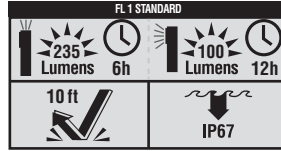

Flashlight with Worklight

- Bright, focused flashlight and broadcasting work light in one tool
- Strong magnet for secure, hands-free illumination
- Glow ring tip charges while the light is on and allows for easy retrieval in the dark
- Durable; IP67 waterproof and dust proof with 10 ft. drop rating
- Aluminum body with cushion-grip handle
- Pocket clip for easy, convenient access
- 3 x AAA batteries included

Cat. No.	Lumens	Run Time	Drop Height	Batteries	Weight
56208 NEW!	Flashlight 235; Worklight 100	Flashlight 6 hrs.; Worklight 12 hrs.	10 ft. (3 m)	3 x AAA	5.5 oz. (156 g)

NEW!