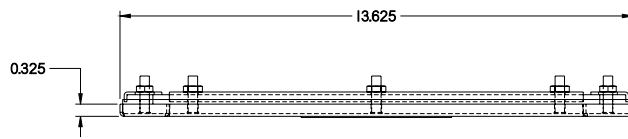

PART No. 1481WN41711

for more information visit
www.hammfg.com

Data subject to change without notice

TOP VIEW

ISOMETRIC VIEW

REAR VIEW

FRONT VIEW

SIDE VIEW