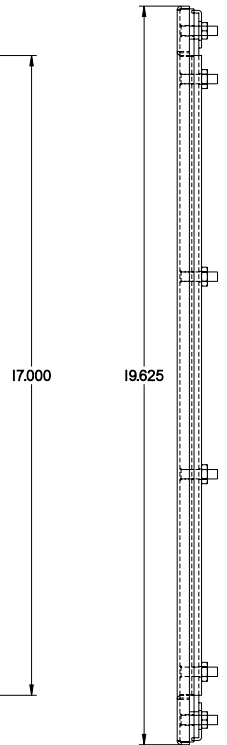

PART No. 1481WN41711

for more information visit
www.hammfg.com

Data subject to change without notice

TOP VIEW

ISOMETRIC VIEW

REAR VIEW

FRONT VIEW

SIDE VIEW