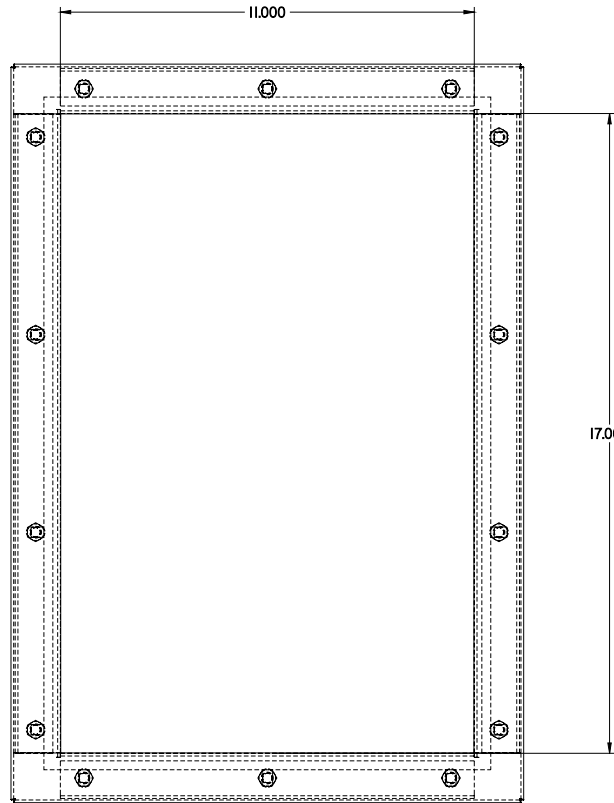

PART No. 1481WN41711

for more information visit
www.hammfg.com

Data subject to change without notice

TOP VIEW

ISOMETRIC VIEW

REAR VIEW

FRONT VIEW

SIDE VIEW