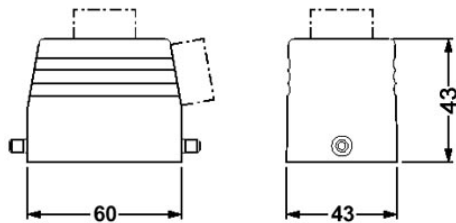

Housing type	Sleeve housings
Locking type	for single locking latch
Cable exit	Lateral
Type of the screw connection	1x Pg16
Pg screw connection	None
Degree of protection	IP65
Ambient temperature (operation)	-40 °C ... 125 °C
Housing material	Aluminum, die-cast
Housing surface material	Powder-coated, gray

Certificates / Approvals

Certification

GOST

Diagrams/Drawings

Dimensioned drawing