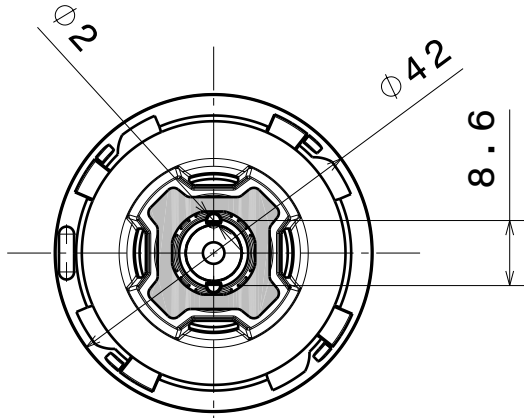

D

C

B

A

Bottom view

Top view

Front view

INDEX	PART NO	DESCRIPTION	MATERIAL	COLOUR
1	C14524	REBECCA-RZ-WW	PMMA	
2	C13910	REBECCA-RGB-HLD	PC	white
3	C11269	HEIDI-TAPE	adhesive foam tape	

Tolerances if not otherwise shown
According to DIN ISO 2768-1
Linear measures:
Up to 30mm class M, otherwise class C.
According to DIN ISO 2768-2
Form and position: class L

LEDiL

Ledil Oy
Salorankatu 10
FIN 24240 SALO
Finland

SIZE PART NUMBER

A4

CA14557

SCALE 1:1 WEIGHT -

SHEET 1/1

D

A