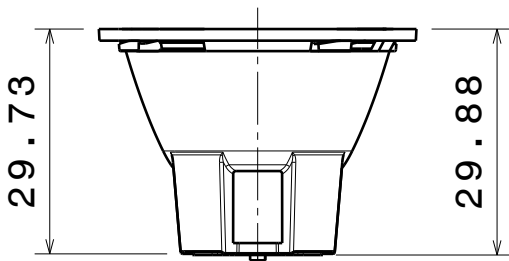

D

C

B

A

Bottom view

Top view

Front view

INDEX	PART NO	DESCRIPTION	MATERIAL	COLOUR
1	C14524	REBECCA-RZ-WW	PMMA	
2	C13910	REBECCA-RGB-HLD	PC	white
3	C11269	HEIDI-TAPE	adhesive foam tape	

Tolerances if not otherwise shown
According to DIN ISO 2768-1
Linear measures:
Up to 30mm class M, otherwise class C.
According to DIN ISO 2768-2
Form and position: class L

LEDiL

Ledil Oy
Salorankatu 10
FIN 24240 SALO
Finland

SIZE PART NUMBER

A4

CA14557

SCALE 1:1 WEIGHT -

SHEET 1/1

D

A