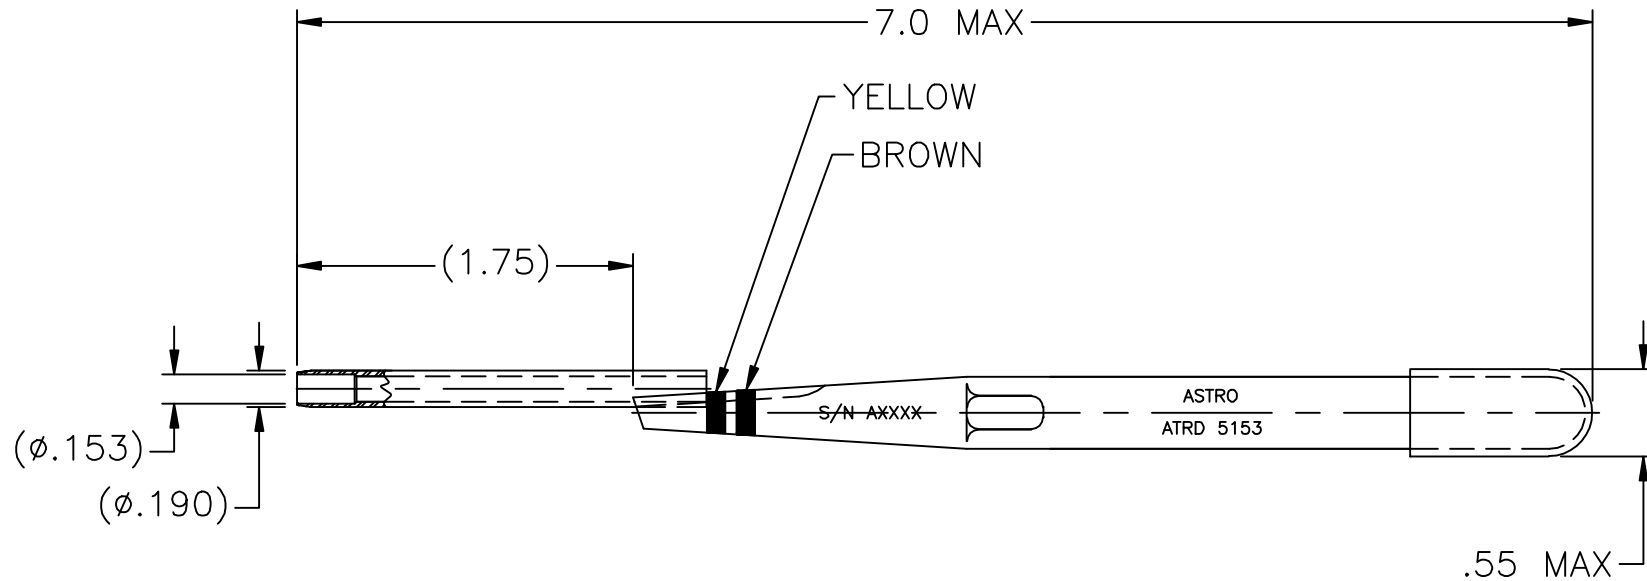

# ATRD 5153-ENV

**UNCONTROLLED DOCUMENT**  
**WILL NOT BE UPDATED**

2. COLOR CODE: YELLOW.

NOTES: 1. THIS IS AN AUTOCAD DRAWING, DO NOT CHANGE MANUALLY.

				<p>THESE DRAWINGS, SPECIFICATIONS OR OTHER DATA ARE AND REMAIN, THE PROPERTY OF ASTRO TOOL CORP. AND MUST BE RETURNED UPON REQUEST. THEY CONTAIN INFORMATION OWNED AND/OR DEVELOPED BY ASTRO AT ITS OWN PRIVATE EXPENSE AND MAY NOT BE USED, DUPLICATED OR DISCLOSED TO OTHERS, IN WHOLE OR IN PART FOR DESIGN, MANUFACTURE OR PROCUREMENT WITHOUT THE WRITTEN PERMISSION OF ASTRO TOOL CORP. EACH AND EVERY TIME.</p>	<p>SCALE: N.T.S.</p> <p>DWN BY: DY0</p> <p>DATE: 07-13-15</p> <p>APPROVED:</p>	<p>UNLESS OTHERWISE SPECIFIED: DECIMALS: .XXX ± .005 .XX ± .010 .X ± .030</p> <p>ANGLES: ± 1°</p>	<p>ASTRO TOOL CORP. 21615 S.W. TUALATIN VALLEY HWY., BEAVERTON OR 97006</p>	<p>CAGE 58164</p>
A	NEW RELEASE.	DY0	07-13-15	MMK			<p>DESCRIPTION: ENVELOPE DRAWING: ATRD 5153 TWEezer, INSERTION, 12 GA.</p>	
REV.	DESCRIPTION	BY	DATE	APR.			PART NO.	A ATRD 5153-ENV