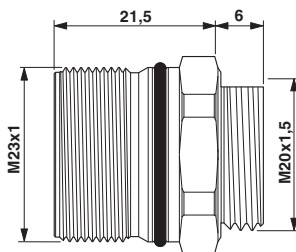

## Key commercial data

Packing unit	1 pc
Weight per Piece (excluding packing)	3.31 GRM
Custom tariff number	85366990
Country of origin	Germany

## Drawings

Dimensioned drawing

Dimensioned drawing