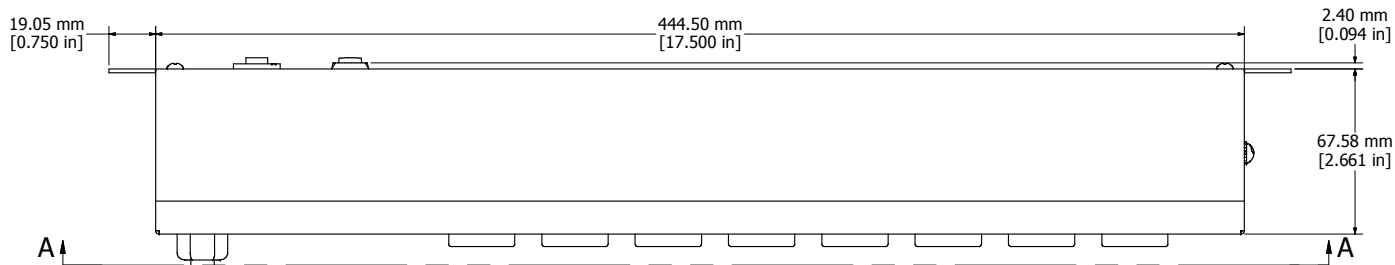

ASSEMBLY - VIEW FROM FRONT

ISOMETRIC VIEW

ASSEMBLY - VIEW FROM BOTTOM

ASSEMBLY - VIEW FROM SIDE

SECTION A-A

1583H8A1BK	
Finish - Front - Black Painted Steel	
Back - Black Painted Steel	
Rated - 125 VAC, 60 Hz, 15 Amps	
Approvals - CSA Certified Standards C22.2 (No. 21-95, 42-99)	
- UL Recognized Standard UL1363	
Colours & Cord Length	
1583H8A1BK - Black w/ 6' Foot Power Cord (NEMA 5-15P)	
1583H8A1- ASA 61 Grey w/ 6' Foot Power Cord (NEMA 5-15P)	
1583H8B1BK - Black w/ 15' Foot Power Cord (NEMA 5-15P)	
1583H8B1- ASA 61 Grey w/ 15' Foot Power Cord (NEMA 5-15P)	