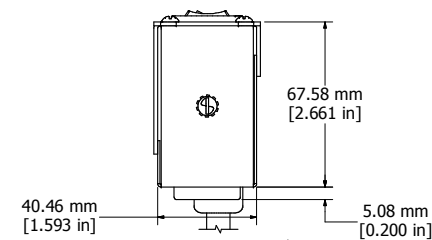

ASSEMBLY - VIEW FROM FRONT

ISOMETRIC VIEW

ASSEMBLY - VIEW FROM BOTTOM

ASSEMBLY - VIEW FROM SIDE

SECTION A-A

1583H8A1BK	
Finish - Front - Black Painted Steel	
Back - Black Painted Steel	
Rated - 125 VAC, 60 Hz, 15 Amps	
Approvals - CSA Certified Standards C22.2 (No. 21-95, 42-99)	
- UL Recognized Standard UL1363	
Colours & Cord Length	
1583H8A1BK - Black w/ 6' Foot Power Cord (NEMA 5-15P)	
1583H8A1- ASA 61 Grey w/ 6' Foot Power Cord (NEMA 5-15P)	
1583H8B1BK - Black w/ 15' Foot Power Cord (NEMA 5-15P)	
1583H8B1- ASA 61 Grey w/ 15' Foot Power Cord (NEMA 5-15P)	