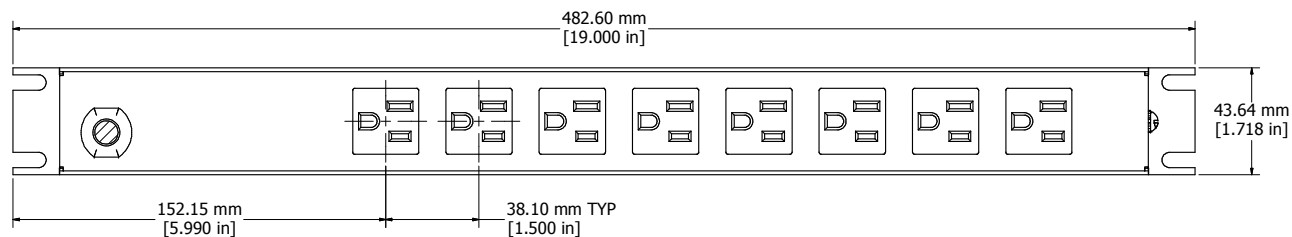

ASSEMBLY - VIEW FROM FRONT

ISOMETRIC VIEW

ASSEMBLY - VIEW FROM BOTTOM

ASSEMBLY - VIEW FROM SIDE

SECTION A-A

1583H8A1BK	
Finish - Front - Black Painted Steel	
Back - Black Painted Steel	
Rated - 125 VAC, 60 Hz, 15 Amps	
Approvals - CSA Certified Standards C22.2 (No. 21-95, 42-99)	
- UL Recognized Standard UL1363	
Colours & Cord Length	
1583H8A1BK - Black w/ 6' Foot Power Cord (NEMA 5-15P)	
1583H8A1- ASA 61 Grey w/ 6' Foot Power Cord (NEMA 5-15P)	
1583H8B1BK - Black w/ 15' Foot Power Cord (NEMA 5-15P)	
1583H8B1- ASA 61 Grey w/ 15' Foot Power Cord (NEMA 5-15P)	